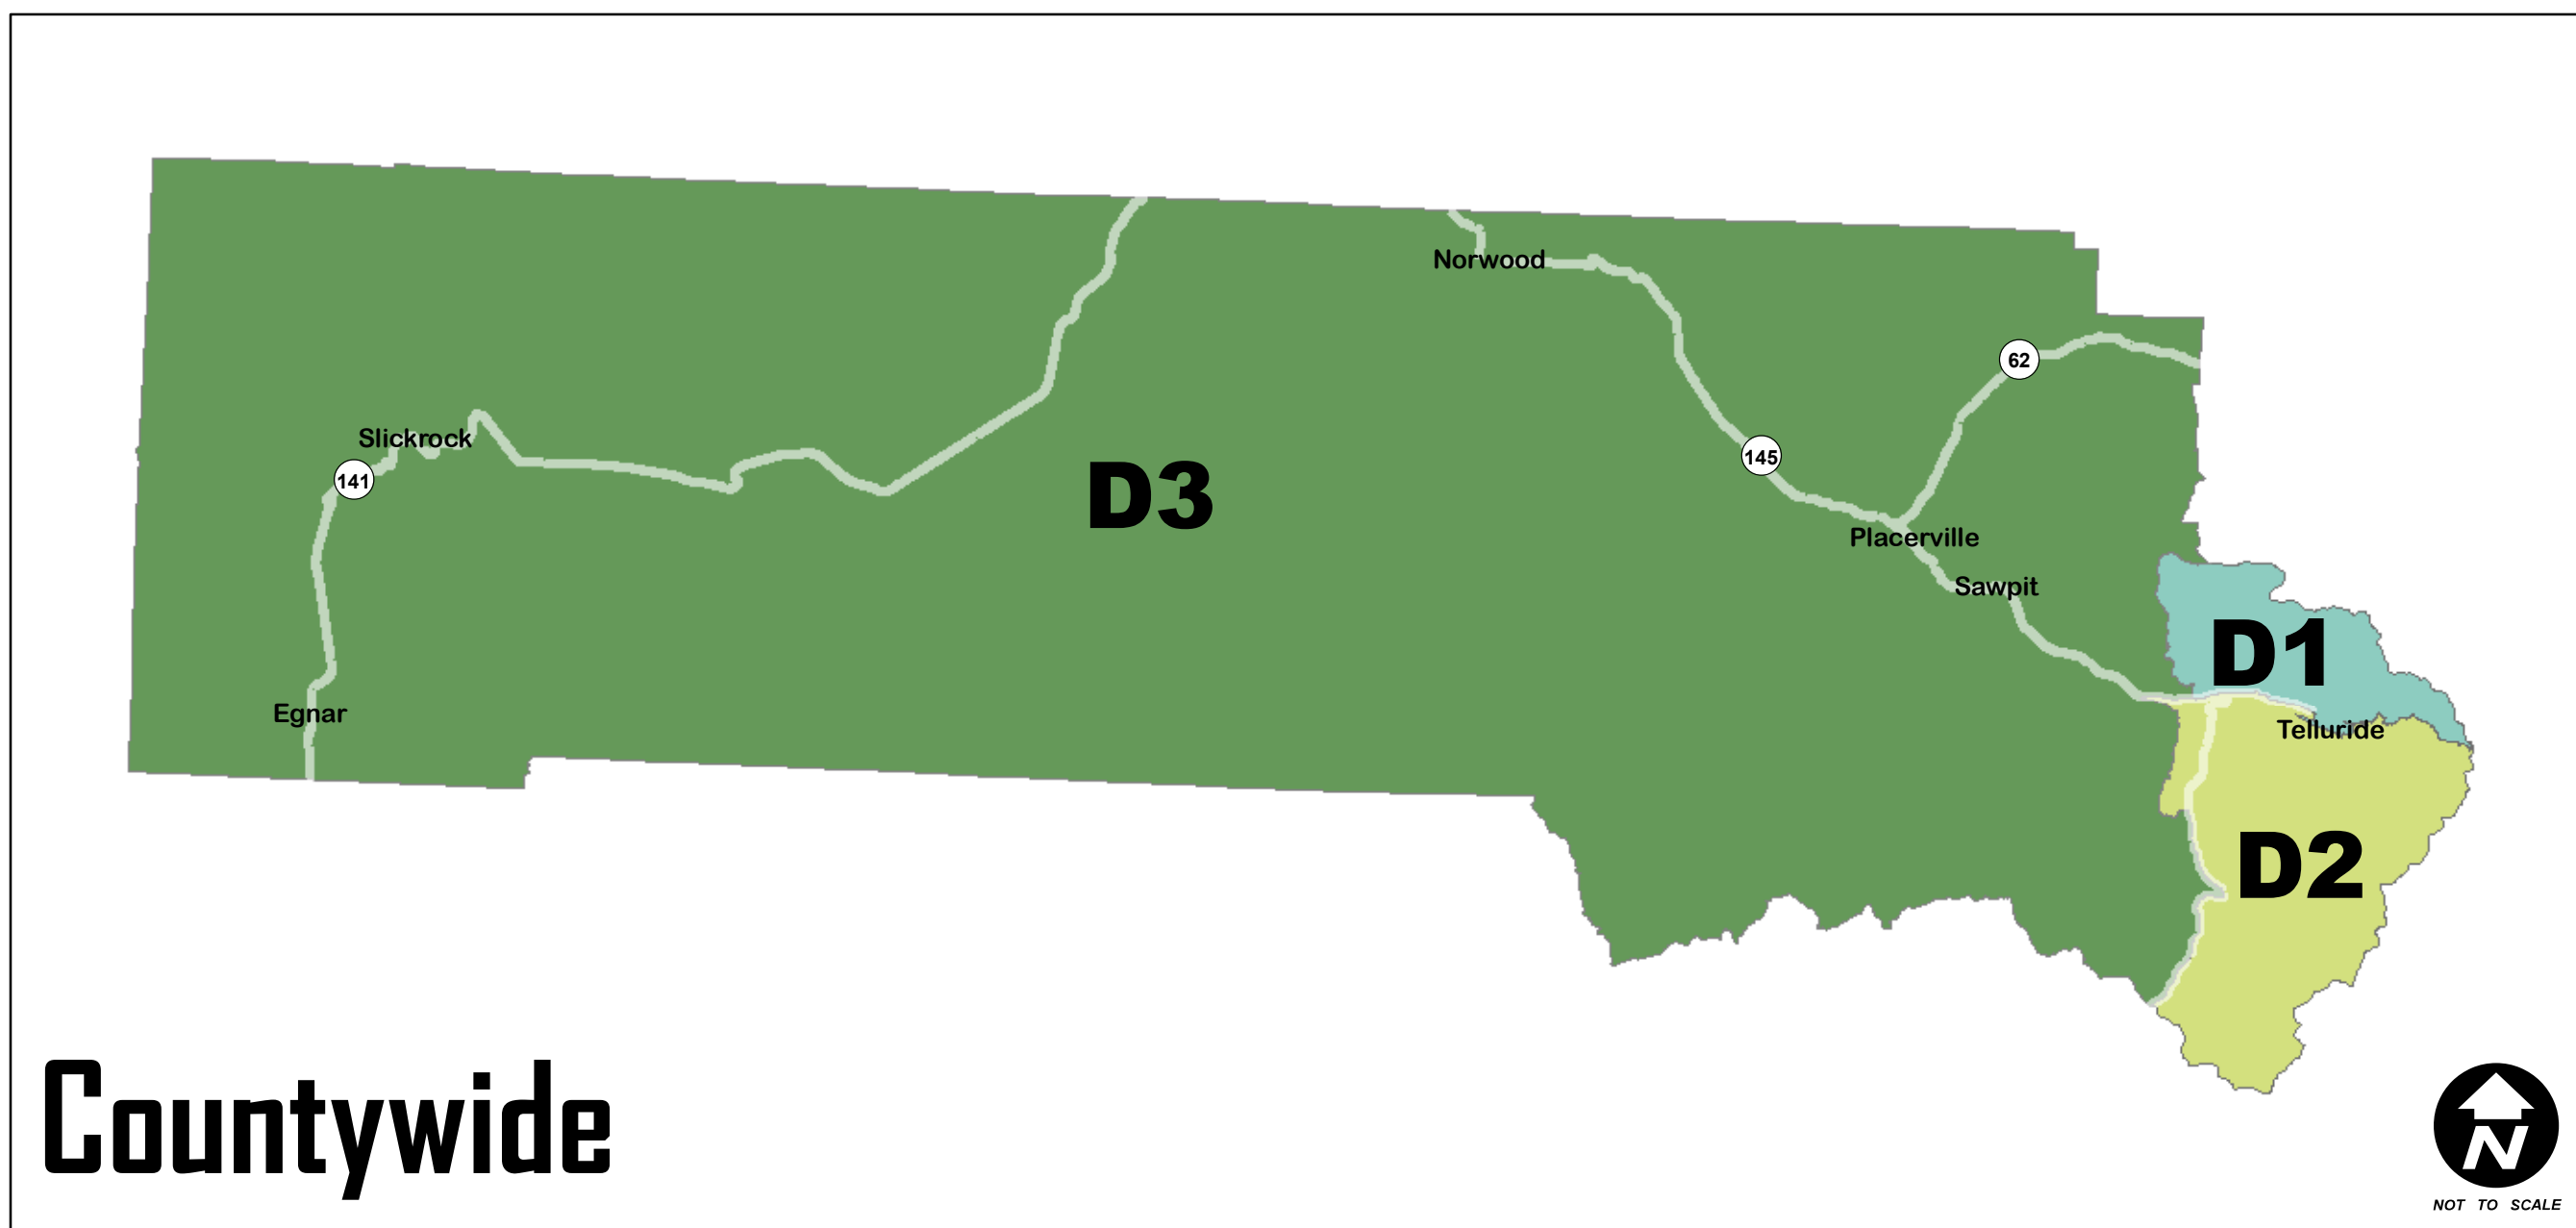

# SAN MIGUEL COUNTY, COLORADO REDISTRICTING 2011

Countywide

## POPULATION (2010 Census) 2011 DISTRICTS

Total Population = 7359

- 2497 - District 1
- 2459 - District 2
- 2403 - District 3

## POPULATION (2000 Census) EXISTING DISTRICTS

Total Population = 6594

- 2199 - District 1
  - 2196 - District 2
  - 2199 - District 3
- refer to BOCC Resolution #2001-54

## Population Data

East End

EXHIBIT A