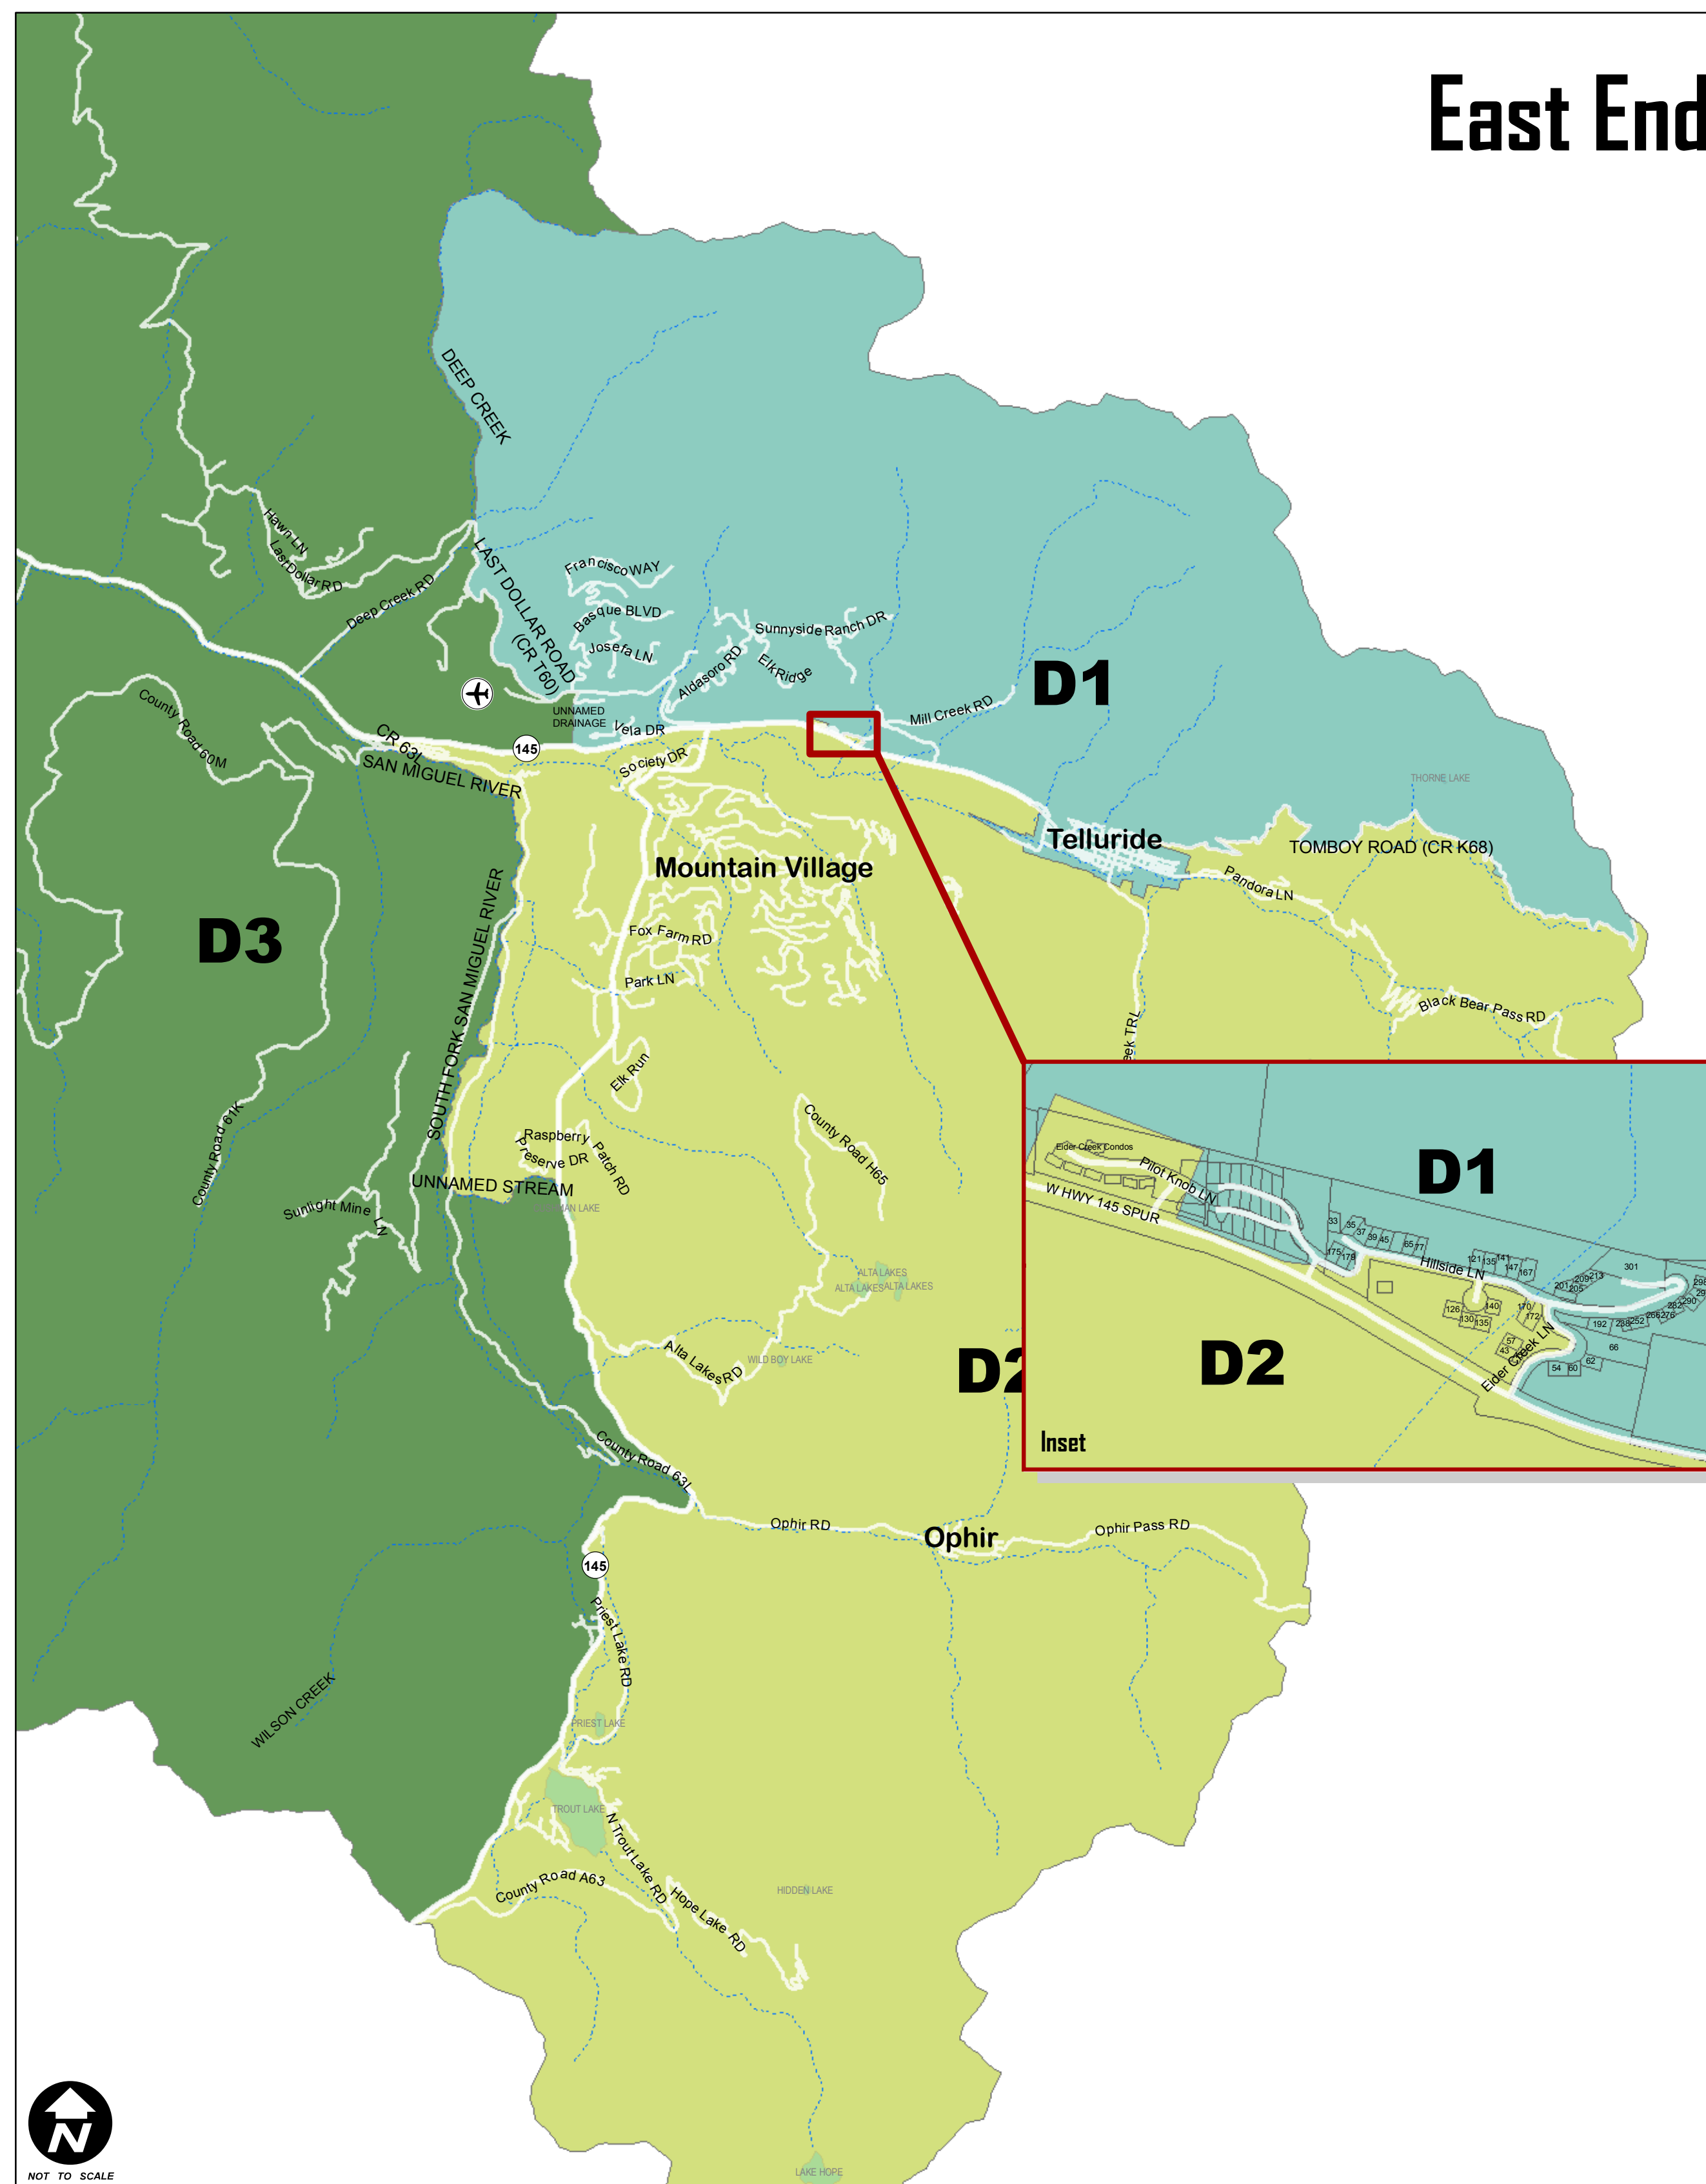

# SAN MIGUEL COUNTY, COLORADO REDISTRICTING 2011

Countywide

## POPULATION (2010 Census) 2011 DISTRICTS

Total Population = 7359

- 2497 - District 1
- 2459 - District 2
- 2403 - District 3

## POPULATION (2000 Census) EXISTING DISTRICTS

Total Population = 6594

- 2199 - District 1
  - 2196 - District 2
  - 2199 - District 3
- refer to BOCC Resolution #2001-54

## Population Data

East End

EXHIBIT A