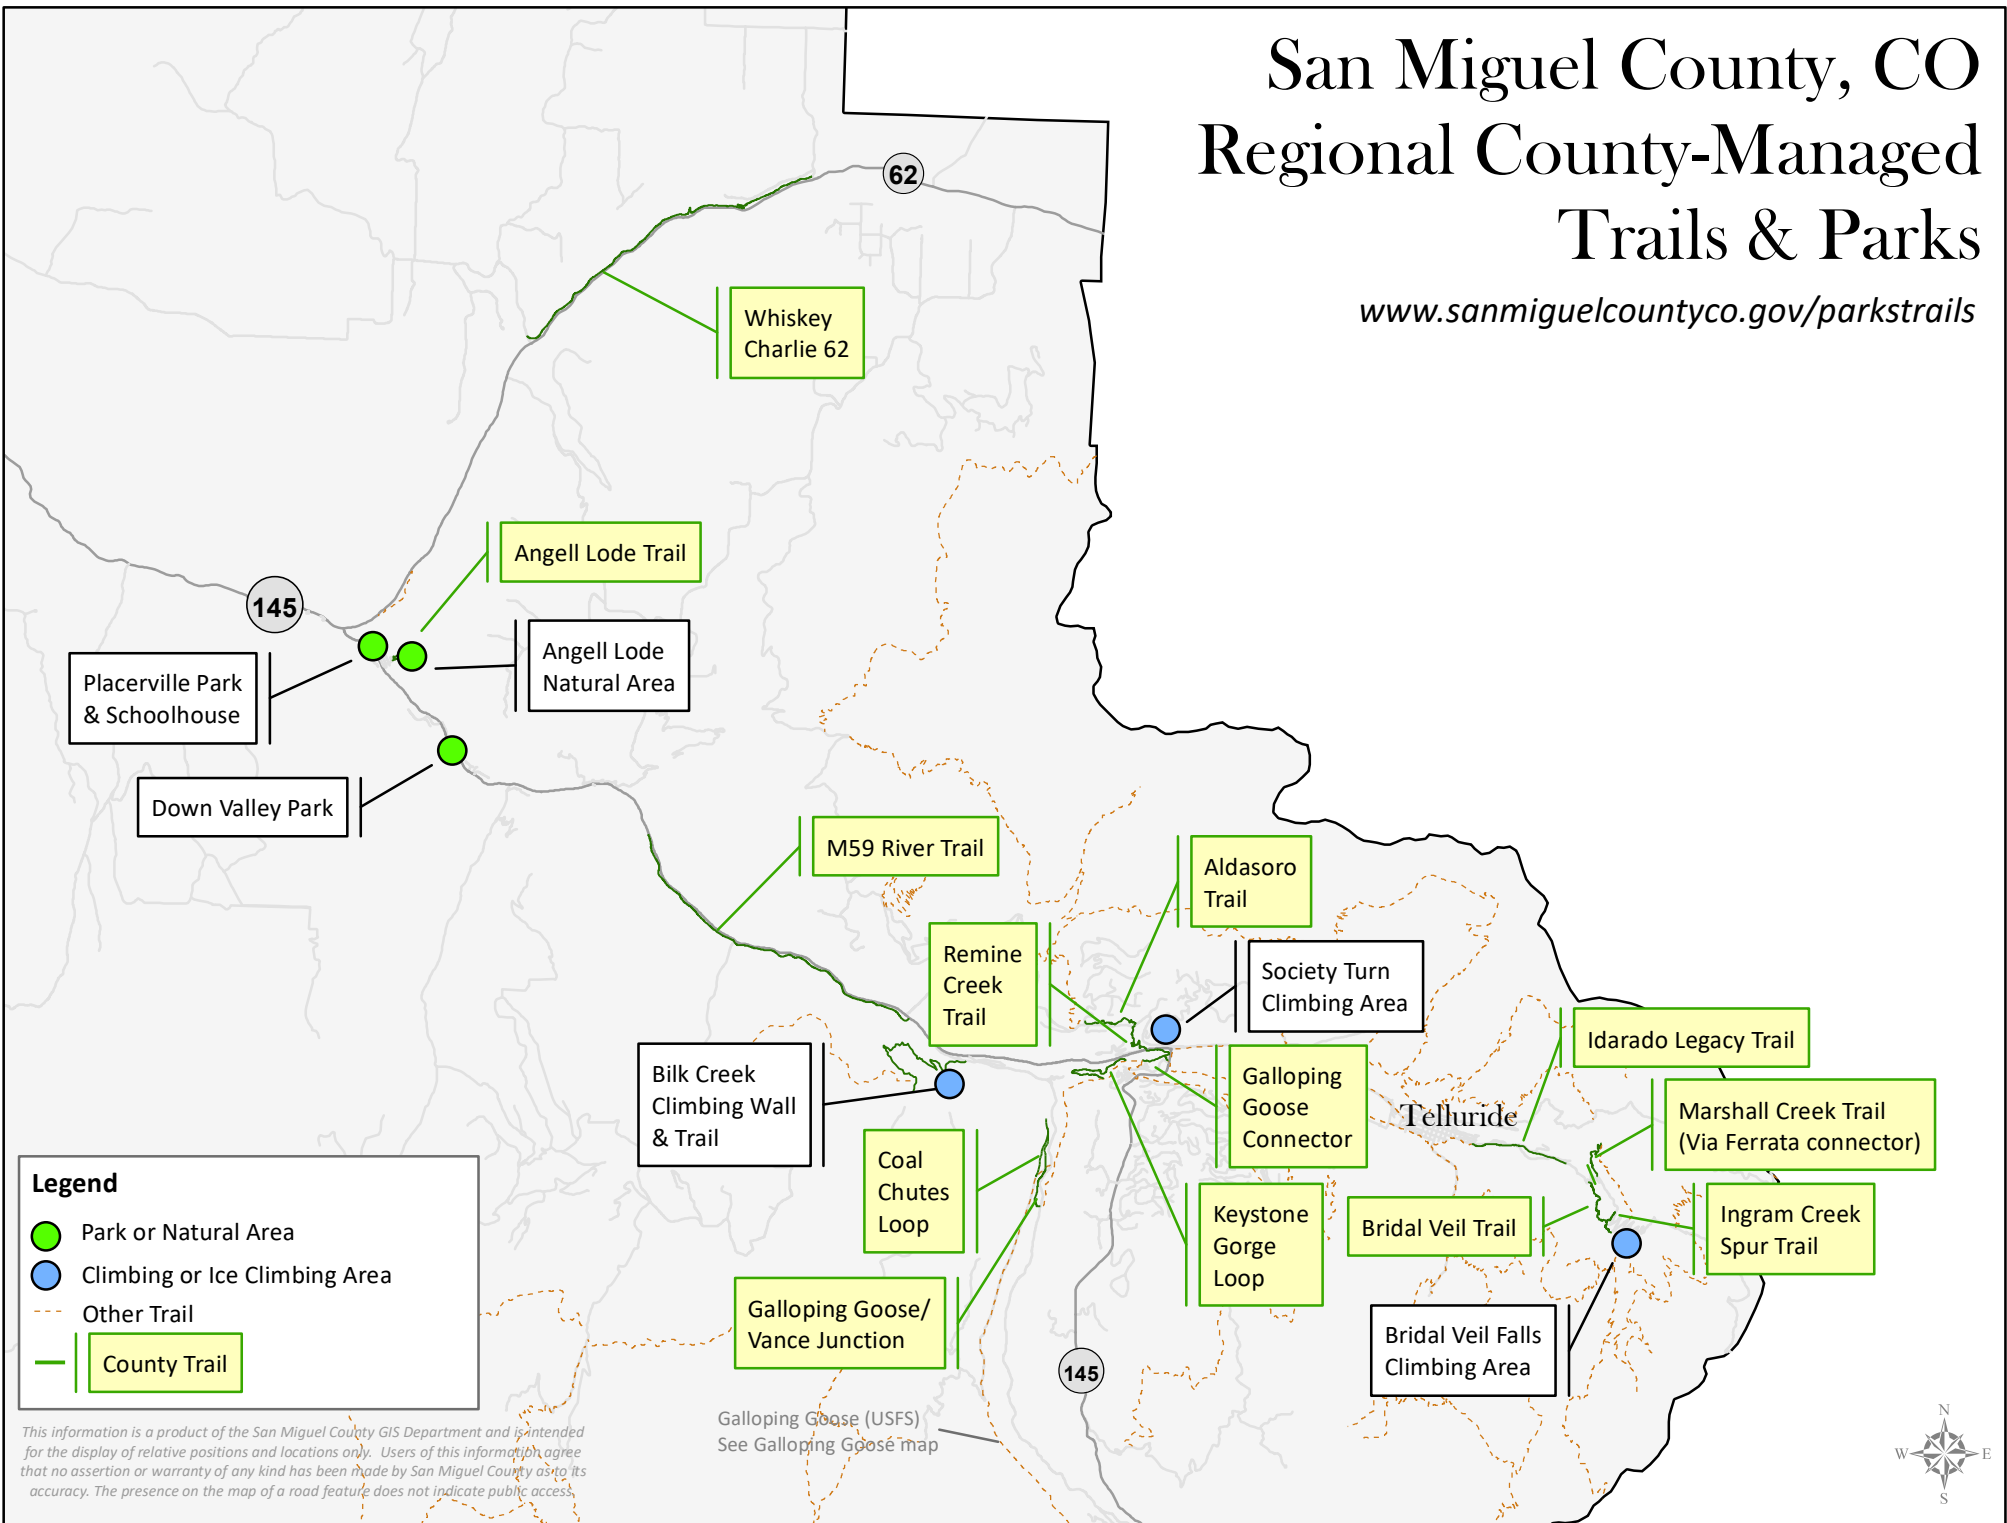

# San Miguel County, CO Regional County-Managed Trails & Parks

[www.sanmiguelcountyco.gov/parkstrails](http://www.sanmiguelcountyco.gov/parkstrails)

This information is a product of the San Miguel County GIS Department and is intended for the display of relative positions and locations only. Users of this information agree that no assertion or warranty of any kind has been made by San Miguel County as to its accuracy. The presence on the map of a road feature does not indicate public access.