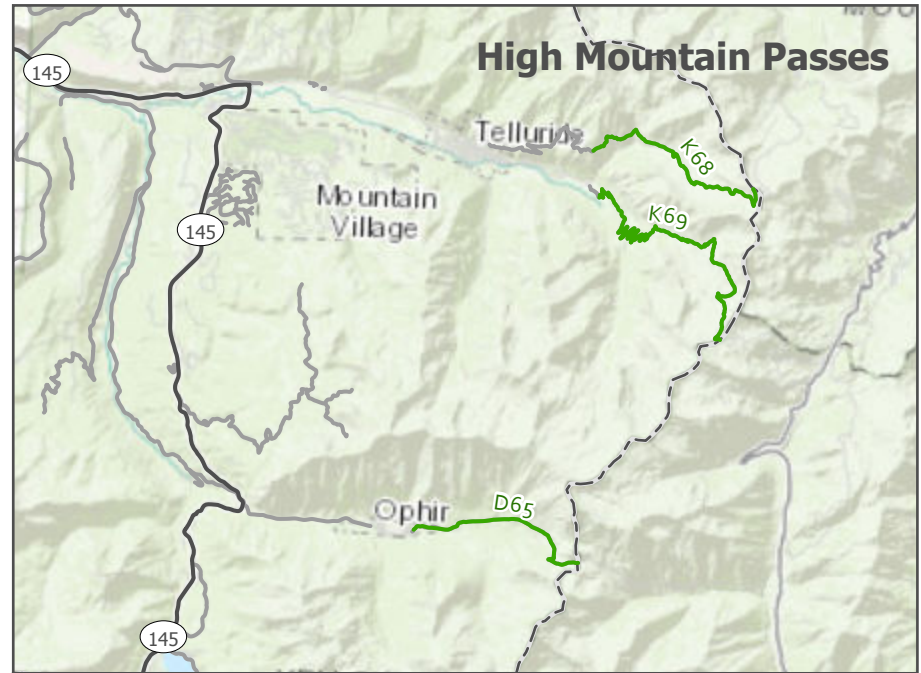

Wrights Mesa, Beaver Park

High Mountain Passes

Egnar Area

Open OHV Routes on County Roads

-  Highway
-  Open OHV Route on County Road by BOCC Resolutions
-  County Road

DISCLAIMER

This information is a product of the San Miguel County GIS Department and is intended for the display of relative positions and locations only. Users of this information agree that no assertion or warranty of any kind has been made by San Miguel County as to its accuracy. The presence on the map of a road feature does not indicate public access.

Path G:\GISProjects\BOCC\BoCC\BoCC.aprx 6/8/2018
 Heather Widlund gis@sanmiguelcountyco.gov