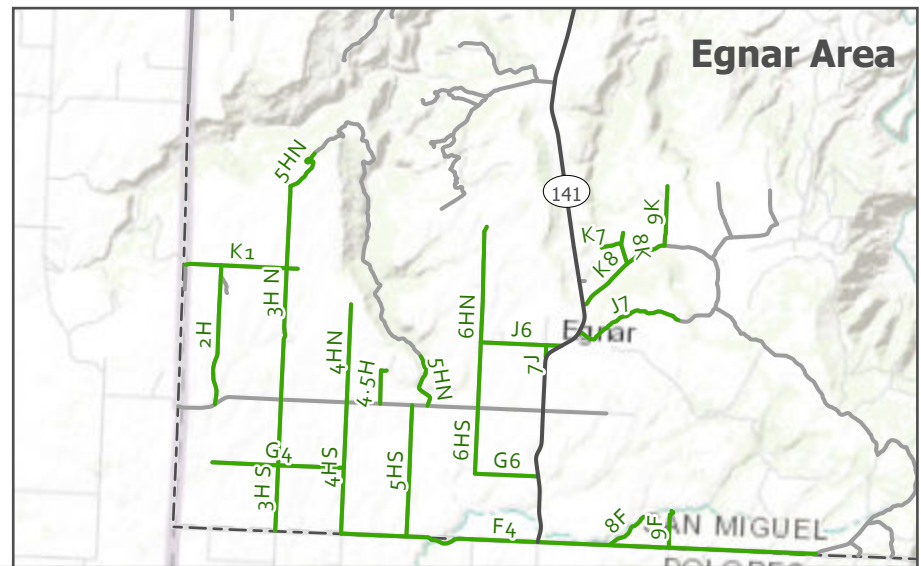

Wrights Mesa, Beaver Park

High Mountain Passes

Egnar Area

Open OHV Routes on County Roads

-  Highway
-  Open OHV Route on County Road by BOCC Resolutions
-  County Road

DISCLAIMER

This information is a product of the San Miguel County GIS Department and is intended for the display of relative positions and locations only. Users of this information agree that no assertion or warranty of any kind has been made by San Miguel County as to its accuracy. The presence on the map of a road feature does not indicate public access.

Path G:\GISProjects\BOCC\BoCC\BoCC.aprx 6/8/2018
 Heather Widlund gis@sanmiguelcountyco.gov