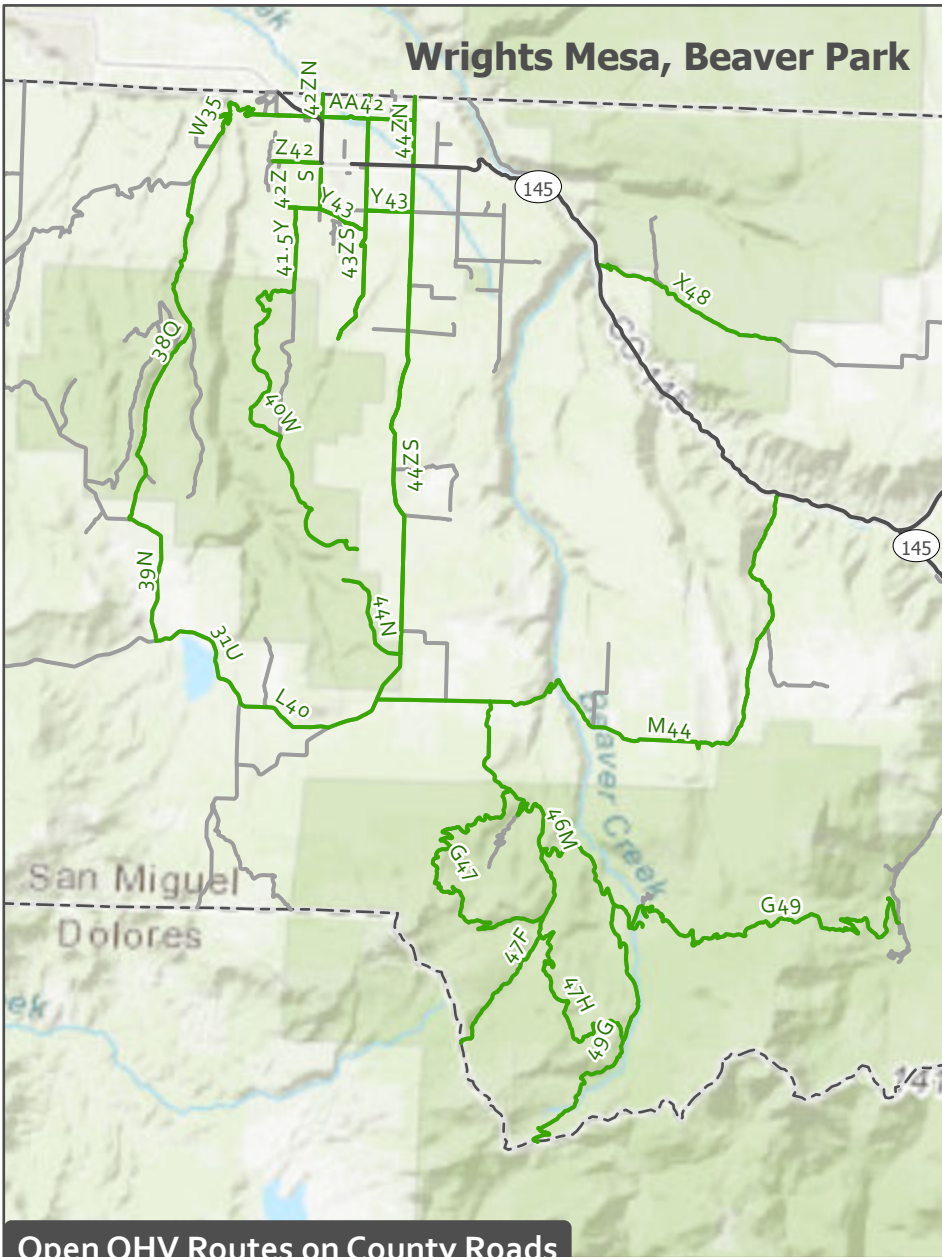

Wrights Mesa, Beaver Park

High Mountain Passes

Egnar Area

Open OHV Routes on County Roads

-  Highway
-  Open OHV Route on County Road by BOCC Resolutions
-  County Road

DISCLAIMER

This information is a product of the San Miguel County GIS Department and is intended for the display of relative positions and locations only. Users of this information agree that no assertion or warranty of any kind has been made by San Miguel County as to its accuracy. The presence on the map of a road feature does not indicate public access.

Path G:\GISProjects\BOCC\BoCC\BoCC.aprx 6/8/2018
 Heather Widlund gis@sanmiguelcountyco.gov